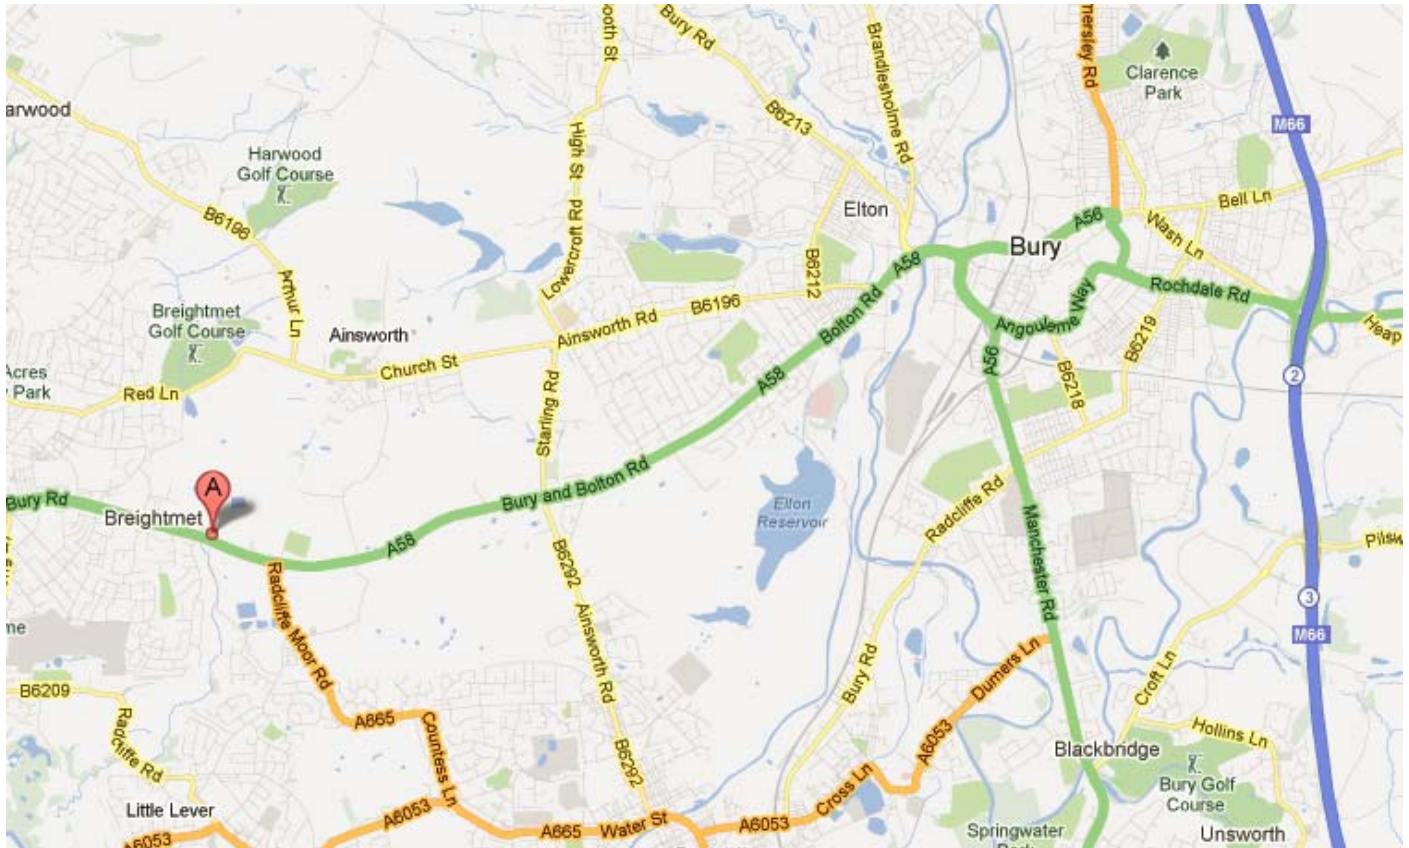

Vale House, Vale Street, Bolton. BL2 6QF. UK.

+44 (0)1204 364467 || www.pluss.co.uk

- Leave the M66 at junction 2, then at roundabout take the 4th exit onto the A58. Signposted Bolton, Bury.
- After 1.26 miles. Bear left onto the A58.
- After 0.15 miles. At traffic signals continue forward onto the A58.
- After 0.13 miles. At traffic signals continue forward onto the A58.
- After 0.26 miles. At traffic signals turn right onto the A58. Signposted Bolton
- After 0.28 miles. At traffic signals bear left onto the A58. Signposted Bolton.
- After 0.18 miles. Continue forward onto the A58. Signposted Bolton.
- After 3.07 miles. Turn right onto Vale Street.
- After 0.12 miles. Arrive at Landor Pluss.